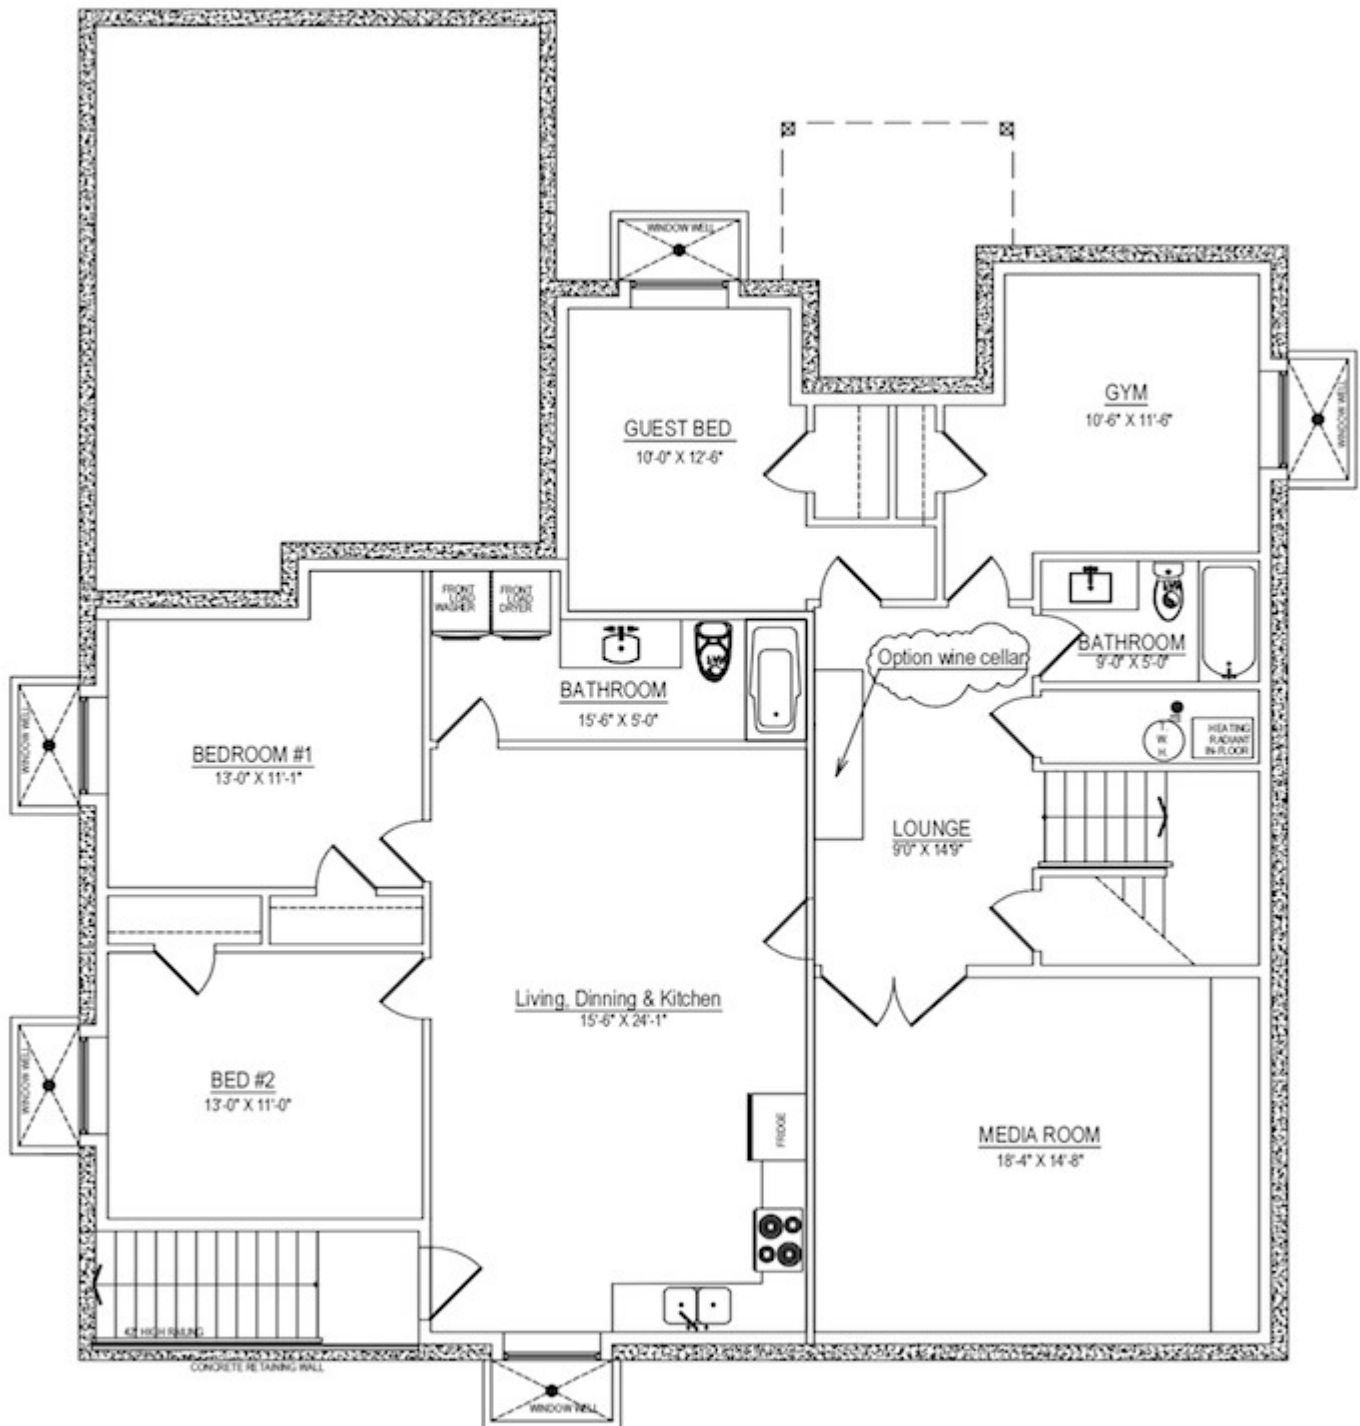

UPPER FLOOR Premium +

OPEN to below: 300 sq.ft.
 FLOOR AREA: 1,317 sq.ft.

BASEMENT Premium +

(SUITE AREA: 875 sq.ft.)

FLOOR AREA: 1,913 sq.ft.

SUNKEN PATIO AREA: 62 sq.ft.