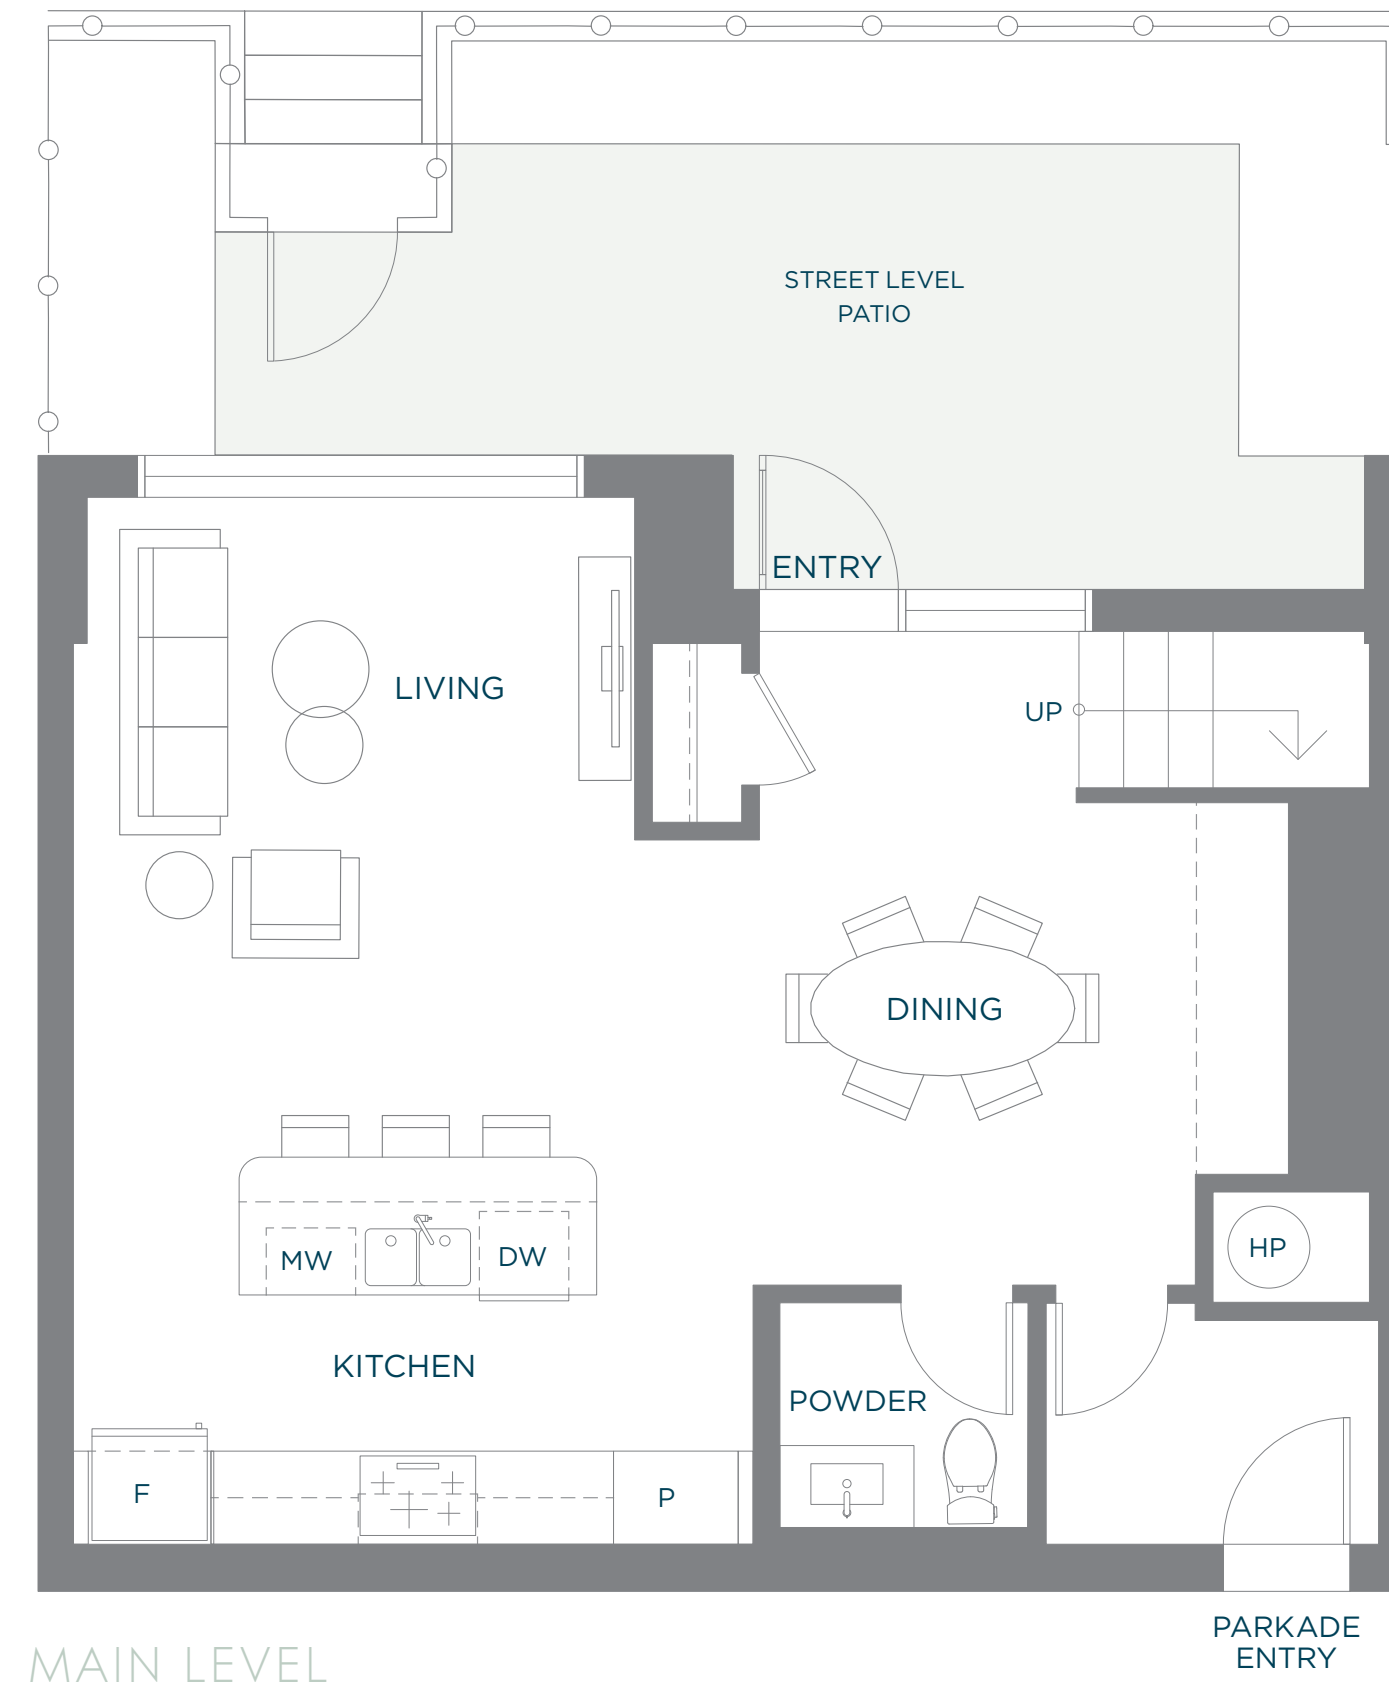

# Plan TH4

2 Bed, 2.5 Bath

Interior: 1,380 - 1,391 SF

Exterior: 428 - 429 SF

**Total: 1,808 - 1,820 SF**

# SKYWATER AT MOVALA

TOWNHOME COLLECTION

DRAFT