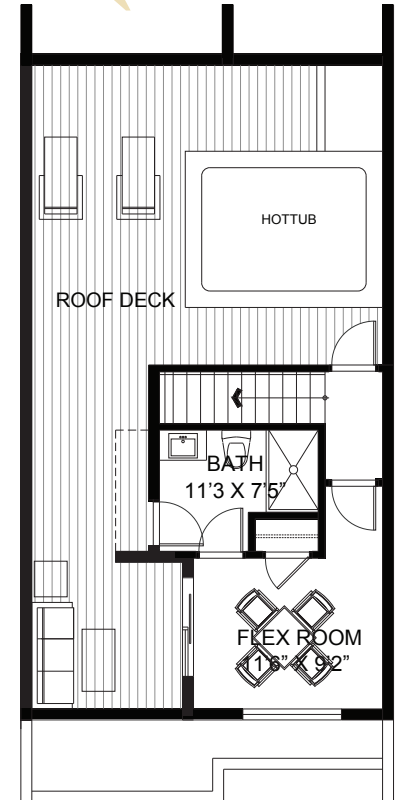

THA2

SUITE: 2511 sq.ft. | GARAGE: 374 sq.ft. | ROOF DECK: 588 sq. ft.

Lower Level Walkout

Main Floor

Upper Level

Rooftop Terrace