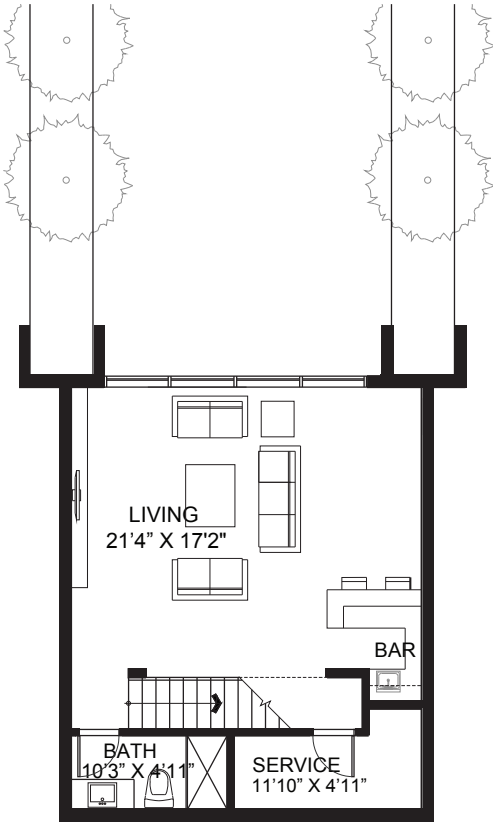

THA2

SUITE: 2511 sq.ft. | GARAGE: 374 sq.ft. | ROOF DECK: 588 sq. ft.

Lower Level Walkout

Main Floor

Upper Level

Rooftop Terrace