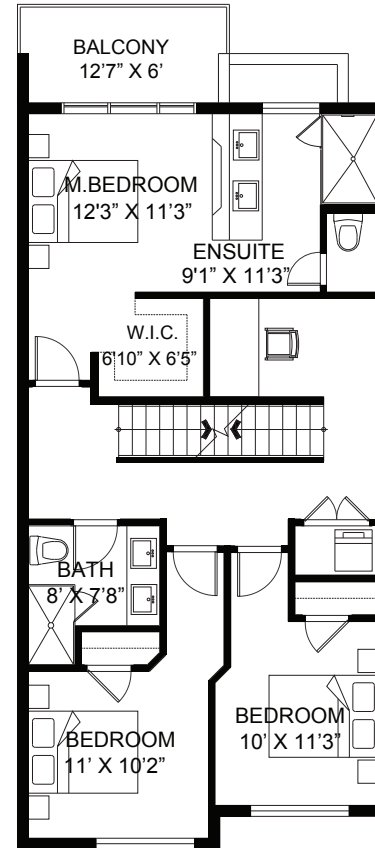

THA2

SUITE: 2511 sq.ft. | GARAGE: 374 sq.ft. | ROOF DECK: 588 sq. ft.

Lower Level Walkout

Main Floor

Upper Level

Rooftop Terrace