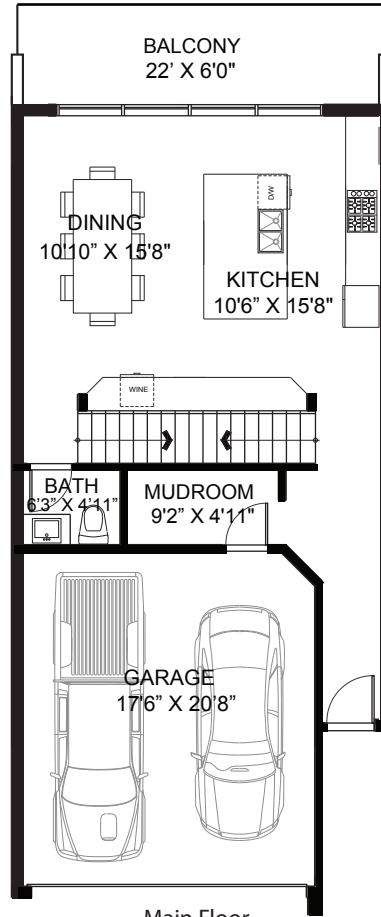

THA2

SUITE: 2511 sq.ft. | GARAGE: 374 sq.ft. | ROOF DECK: 588 sq. ft.

Lower Level Walkout

Main Floor

Upper Level

Rooftop Terrace