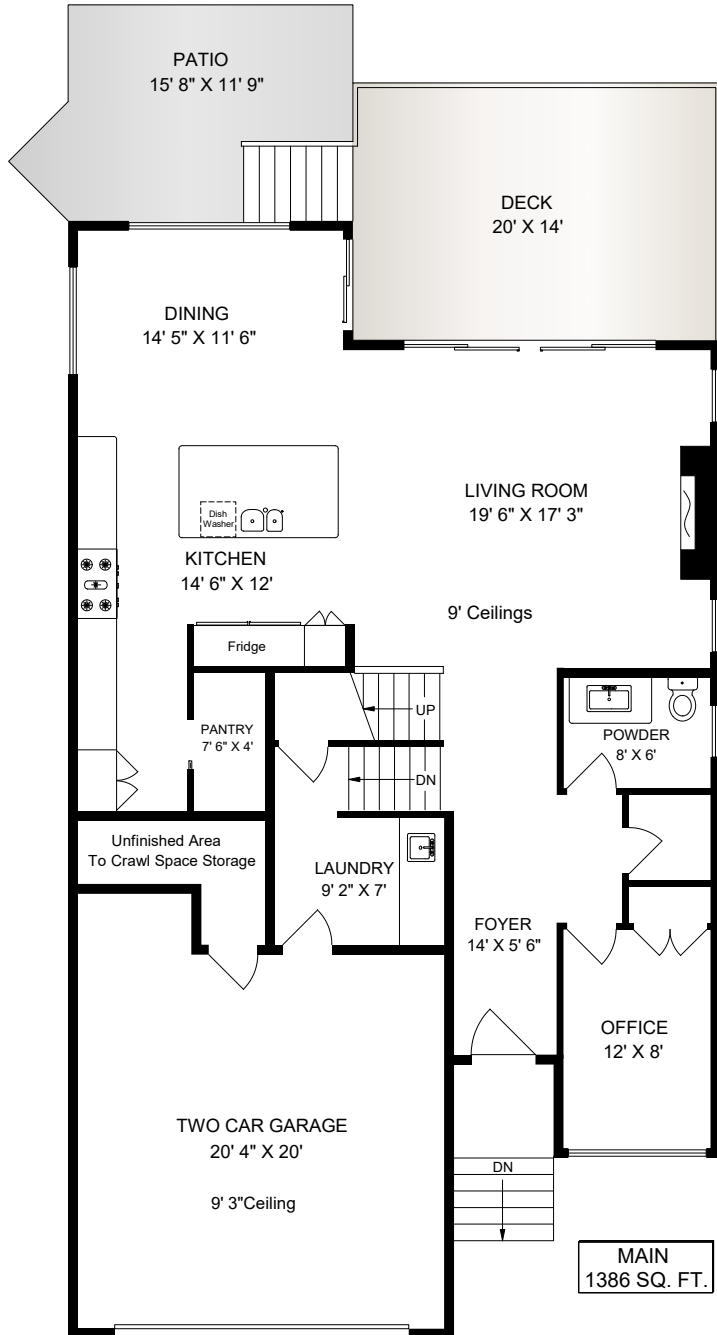

534 ELEVATION POINTE TERRACE

	FINISH SQ. FT.	UNFINISH SQ. FT.	TOTAL SQ. FT.
MAIN	1338	48	1386
UPPER	1316		1316
SUITE	556		556
TOTAL	3210	48	3258
GARAGE		474	474
DECKS		470	470
PATIO		168	168

EXCLUSIVELY FOR STACEY ENGLISH
ROYAL LEPAGE COAST CAPITAL REALTY

APR. 18 2019

REF # 5635

Island Measure
Residential and Commercial Floor Plans
250-818-8273 islandmeasure.com

MEASUREMENTS MAY NOT BE 100% ACCURATE. IF CRITICAL, BUYER TO VERIFY.
ROOM SIZES ARE NOT USED TO CALCULATE AREA.
FLOOR PLANS ARE PROVIDED FOR CONVENIENCE ONLY.