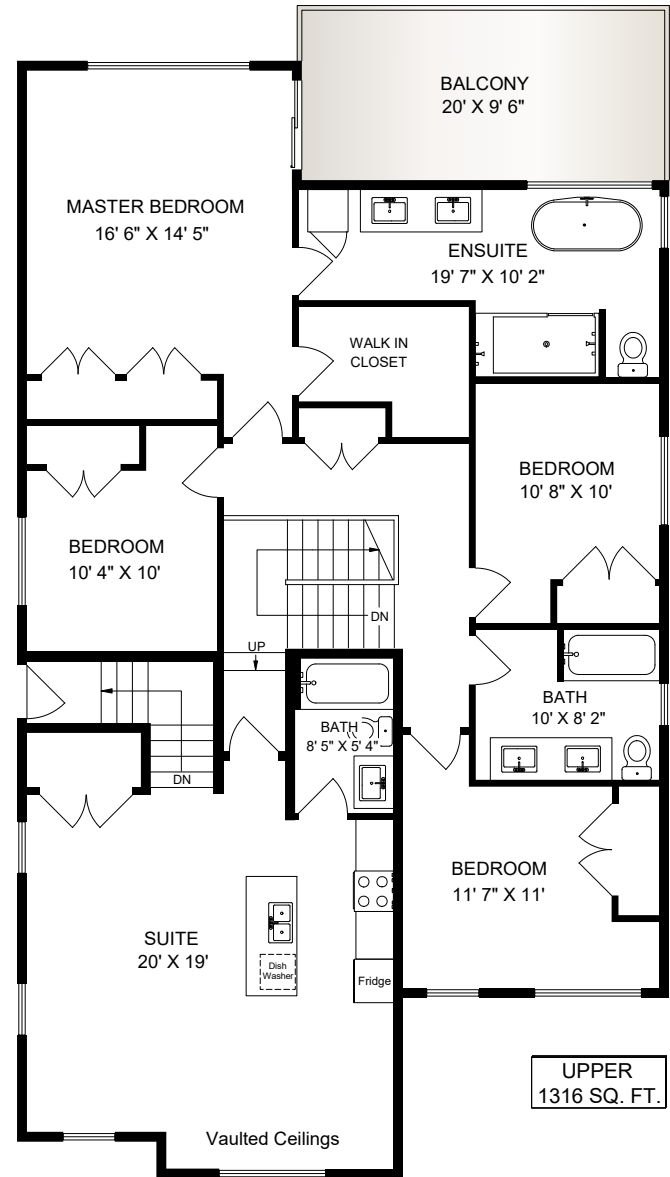

534 ELEVATION POINTE TERRACE

	FINISH SQ. FT.	UNFINISH SQ. FT.	TOTAL SQ. FT.
MAIN	1338	48	1386
UPPER	1316		1316
SUITE	556		556
TOTAL	3210	48	3258
GARAGE		474	474
DECKS		470	470
PATIO		168	168

EXCLUSIVELY FOR STACEY ENGLISH
ROYAL LEPAGE COAST CAPITAL REALTY

APR. 18 2019

REF # 5635

Island Measure
Residential and Commercial Floor Plans
250-818-8273 islandmeasure.com

MEASUREMENTS MAY NOT BE 100% ACCURATE. IF CRITICAL, BUYER TO VERIFY.
ROOM SIZES ARE NOT USED TO CALCULATE AREA.
FLOOR PLANS ARE PROVIDED FOR CONVENIENCE ONLY.