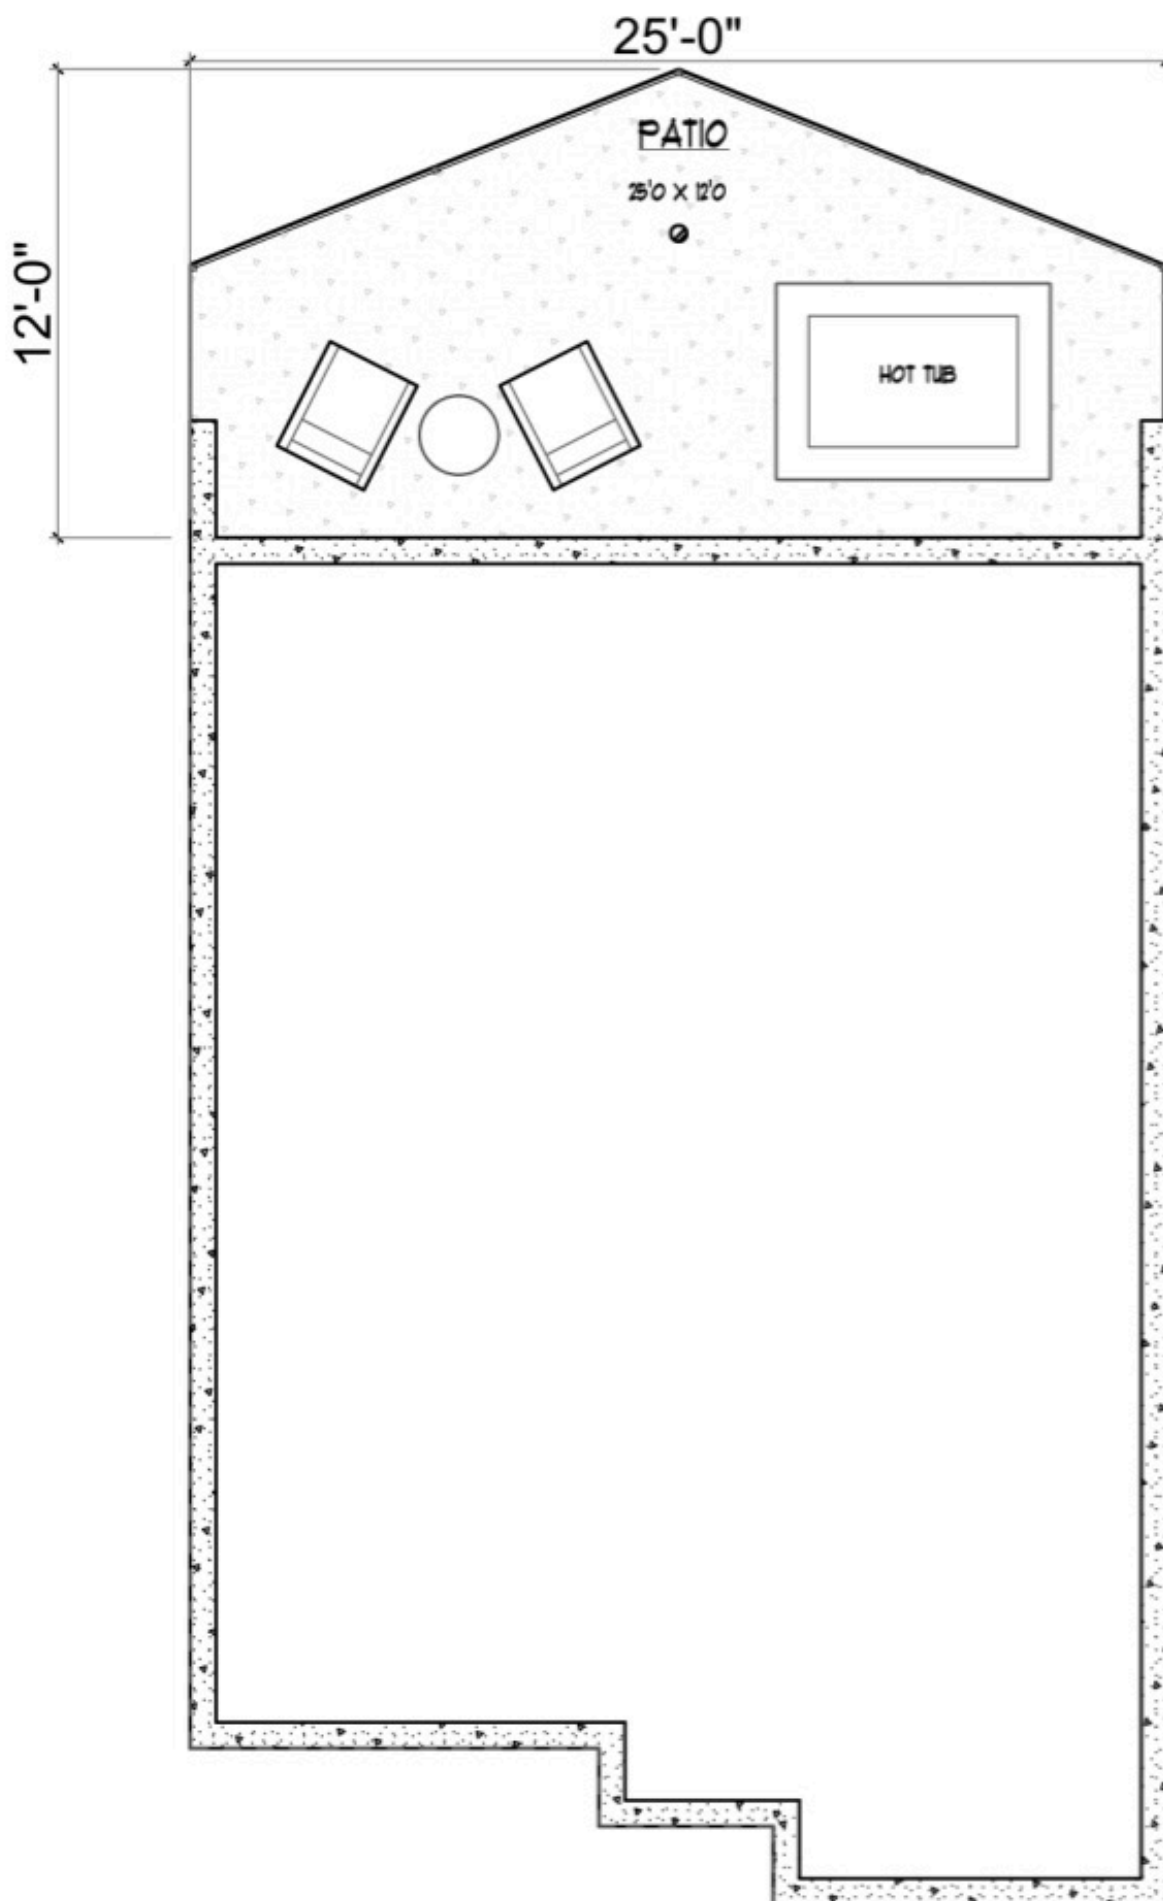

#45 - MAIN LEVEL PLAN

1/4" = 1'-0"

MAIN LEVEL	824 sq ft
DECK/PATIO	138 sq ft
TOTAL	962 sq ft

#45 - OCEAN LEVEL PLAN

1/4" = 1'-0"

OCEAN LEVEL PATIO 237 sq ft